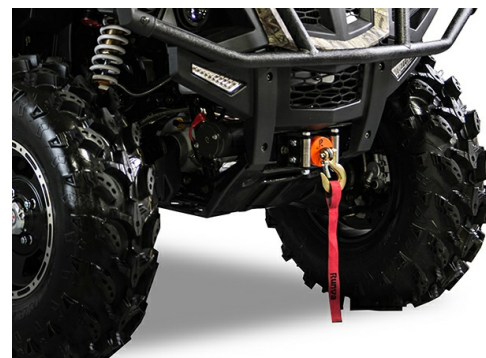

HISUN UTV WINCH KIT 3500Lbs

(HS490-WINCH-KIT)

HS244-2 UTV490